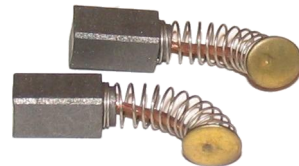

EURTON ELECTRIC CO., INC.

Manufacture to Eurton Cross Over Numbers

info@eurtonelectric.com

1-562-946-4477

RYOBI

fax 1-562-946-0014

OEM Model#	Eurton #	OEM Part#	Description
W-201	02-069	6540073	Power Tool
W-201N	02-069	6540073	Power Tool
W-5502	02-070	6540033	Saw
W-560P	02-098	6540103	Power Tool
W-6402C	482	6540043	Saw
W-6502	482	6540043	Saw
W-651A	482	6540043	Saw
W-652AP	02-076	6541203	Power Tool
W-652P	02-076	6541203	Power Tool
W-660	02-100	968900-002	Power Tool
W-66N	482	6540043	Saw
W-750	482	6540043	Saw
W-8402C	02-069	6540053	Saw
W-841C	02-069	6540053	Saw
W-850	02-069	6541283	Saw
W-8502	02-069	6540053	Saw
W-850N	02-069	6541283	Power Tool
W-914	02-069	6541283	Power Tool
WI-130NC	482	6540043	Saw