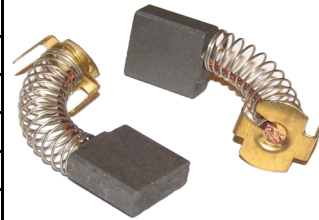

EURTON ELECTRIC CO., INC.

Manufacture to Eurton Cross Over Numbers

info@eurtonelectric.com

1-562-946-4477

RYOBI

fax 1-562-946-0014

OEM Model#	Eurton #	OEM Part#	Description
W-201	02-069	6540073	Power Tool
W-201N	02-069	6540073	Power Tool
W-5502	02-070	6540033	Saw
W-560P	02-098	6540103	Power Tool
W-6402C	482	6540043	Saw
W-6502	482	6540043	Saw
W-651A	482	6540043	Saw
W-652AP	02-076	6541203	Power Tool
W-652P	02-076	6541203	Power Tool
W-660	02-100	968900-002	Power Tool
W-66N	482	6540043	Saw
W-750	482	6540043	Saw
W-8402C	02-069	6540053	Saw
W-841C	02-069	6540053	Saw
W-850	02-069	6541283	Saw
W-8502	02-069	6540053	Saw
W-850N	02-069	6541283	Power Tool
W-914	02-069	6541283	Power Tool
WI-130NC	482	6540043	Saw